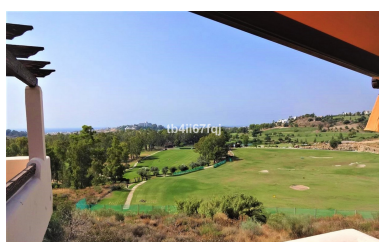

Penthouse in Benahavís

Reference: R2027502

Bedrooms: 2
Status: Sale

Bathrooms: 2
Property Type: Penthouse

M²: 117
Parking places: by request

Price: 450,000 €
Printing day : 4th July 2024

Overview: Fantastic penthouse in Lomas del Conde Luque, Benahavis. With 2 bedrooms and 2 bathrooms, very bright. 117 m2 total built, with 30 m2 of Terrace. Oriented to the Southwest. Wonderful views to the Golf course and panoramic sea view. Elevator. Communal swimming pool. It comes with 2 parking spaces and storage. Modern style. With fantastic views of the Atalaya Golf Course and panoramic views of the sea and mountains. The complex has large and wonderful gardens with outdoor pool and heated indoor pool and sauna. Only 3 kilometers from the beach. It is constructed with materials of the highest quality. 45 km from Malaga Airport and 10 minutes from the famous Puerto Banus and surrounded by golf courses at a short distance.

Features:

Pool, Air conditioning, Heating, Sea views, Mountain views, Golf, Lift, Private garden, 24H Security, Parking, Resale