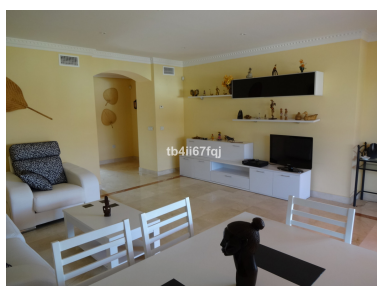

Penthouse in Benahavís

Reference: R2027502

Bedrooms: 2
Status: Sale

Bathrooms: 2
Property Type: Penthouse

M²: 117
Parking places: by request

Price: 450,000 €
Printing day : 4th July 2024

Overview: Fantastic penthouse in Lomas del Conde Luque, Benahavis. With 2 bedrooms and 2 bathrooms, very bright. 117 m2 total built, with 30 m2 of Terrace. Oriented to the Southwest. Wonderful views to the Golf course and panoramic sea view. Elevator. Communal swimming pool. It comes with 2 parking spaces and storage. Modern style. With fantastic views of the Atalaya Golf Course and panoramic views of the sea and mountains. The complex has large and wonderful gardens with outdoor pool and heated indoor pool and sauna. Only 3 kilometers from the beach. It is constructed with materials of the highest quality. 45 km from Malaga Airport and 10 minutes from the famous Puerto Banus and surrounded by golf courses at a short distance.